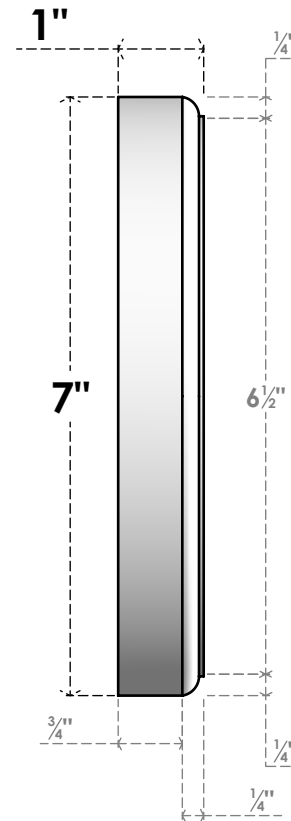

ROSP070X070X100GRY14

7"W X 7"H X 1"P STANDARD GRAYSON SPIRAL ROSETTE WITH ROUNDED EDGE, ARCHITECTURAL GRADE PVC

FRONT

SIDE

EKENA MILLWORK
2300 WEST MAIN ST.
CLARKSVILLE, TX 75426
TOLL FREE: 866-607-0453
WWW.EKENAMILLWORK.COM

NOTES

1. INSTALLATION TO BE COMPLETED IN ACCORDANCE WITH MANUFACTURER'S SPECIFICATIONS.
2. DRAWING MAY NOT BE TO SCALE
3. THIS DRAWING IS INTENDED FOR DESIGN AND PLANNING PURPOSES ONLY.
4. ALL INFORMATION CONTAINED HEREIN WAS CURRENT AT THE TIME OF DEVELOPMENT BUT MUST BE REVIEWED AND APPROVED BY THE PRODUCT MANUFACTURER TO BE CONSIDERED ACCURATE.
5. ARCHITECTURAL GRADE PVC PRODUCTS ARE MADE FROM EXPANDED CELLULAR PVC AND COME NATURALLY WHITE BUT MAY BE PAINTED