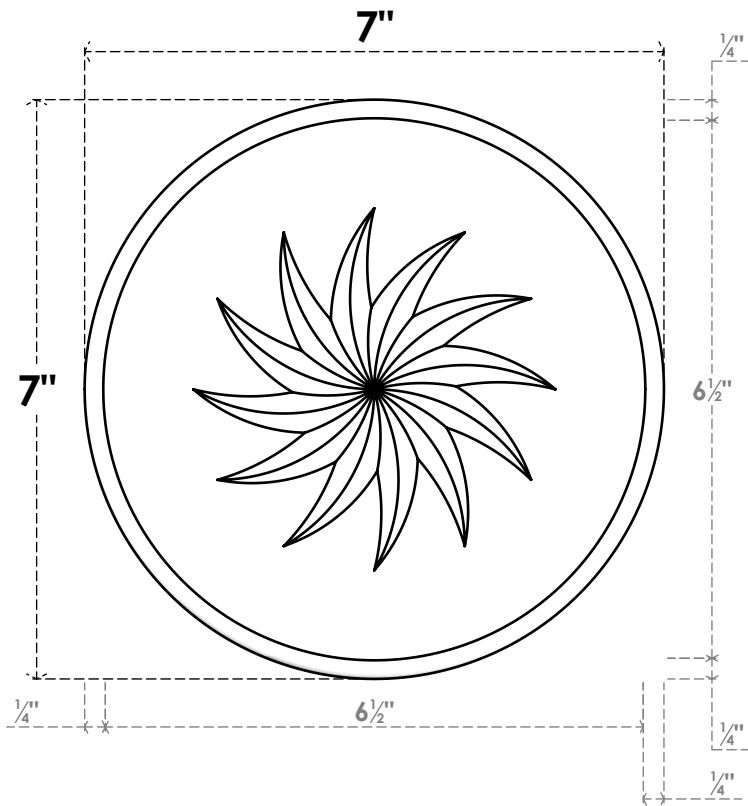

ROSP070X070X100GRY14

7"W X 7"H X 1"P STANDARD GRAYSON SPIRAL ROSETTE WITH ROUNDED EDGE, ARCHITECTURAL GRADE PVC

FRONT

SIDE

EKENA MILLWORK
2300 WEST MAIN ST.
CLARKSVILLE, TX 75426
TOLL FREE: 866-607-0453
WWW.EKENAMILLWORK.COM